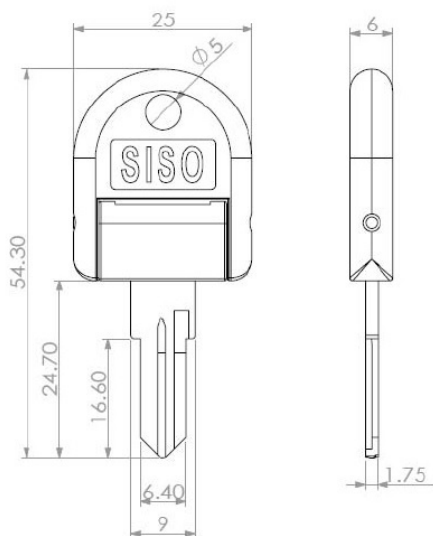

## Description:

Blank Hinged SISO Car Key, FN2 Key Way, D/E

## Item number:

14.04.103-0

Units	Box	Carton	HS Code	Barcode
Pcs.	200	1000	8301700000	
				5704866040136